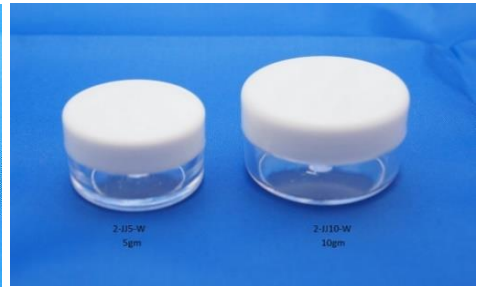

2-JJ5 5gm Round Acrylic Jar - Black/ White Cap

2-JJ10 10gm Round Acrylic Jar - White Cap

29mm x 18mm H
34.7mm x 20.6mm H