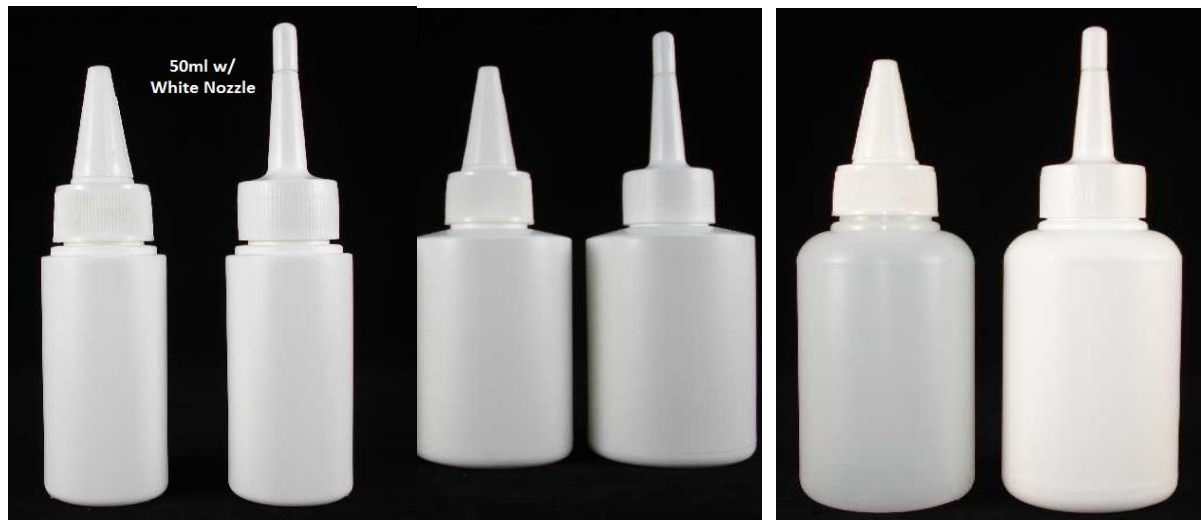

PERSONAL CARES/ CHEMICAL APPLICATIONS (PLASTIC BOTTLES/ CONTAINERS)

HDPE ROUND BOTTLE WITH NOZZEL CAP

2-B50RD24-W + NC-2	50ml White HDPE Bottle w/ Nozzel Cap	34mm x 122mm H
2-B50RD24-W + NC	50ml White HDPE Bottle w/ Nozzel Cap	34mm x 135mm H
2-B100RD24-W + NC-2	100ml White HDPE Bottle w/ Nozzel Cap	50mm x 123mm H
2-B100RD24-W + NC	100ml White HDPE Bottle w/ Nozzel Cap	50mm x 133mm H
2-B120RD24-W + NC-2	120ml Natural HDPE Bottle w/ Nozzel Cap	46mm x 140mm H
2-B120RD24-W + NC	120ml White HDPE Bottle w/ Nozzel Cap	46mm x 150mm H