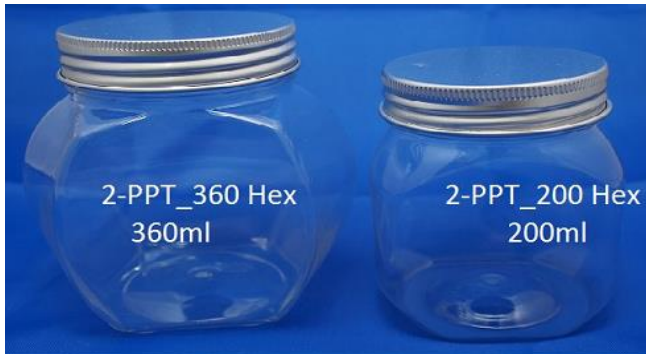

2-PPT_360 Hex
360ml Clear PETG Bottle w/ Stopper/Torque seal
& silver aluminium cap
Dimension (WxLxH): 70mm x 90mm x 97mm

2-PPT_200 Hex
200ml Clear PETG Bottle w/ torque seal
& silver aluminium cap
Dimension (WxLxH): 56mm x 69mm x 82mm