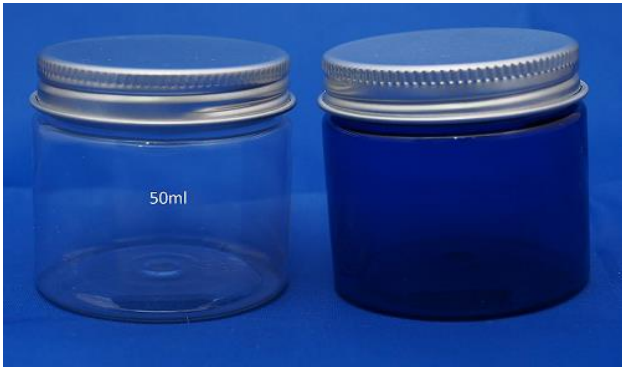

2-PPT_50/Clear
2-PPT_50/Blue

50ml PETG Transparent Jar w/ Silver Aluminium Cap
50ml PETG Blue Jar w/ Silver Aluminium Cap