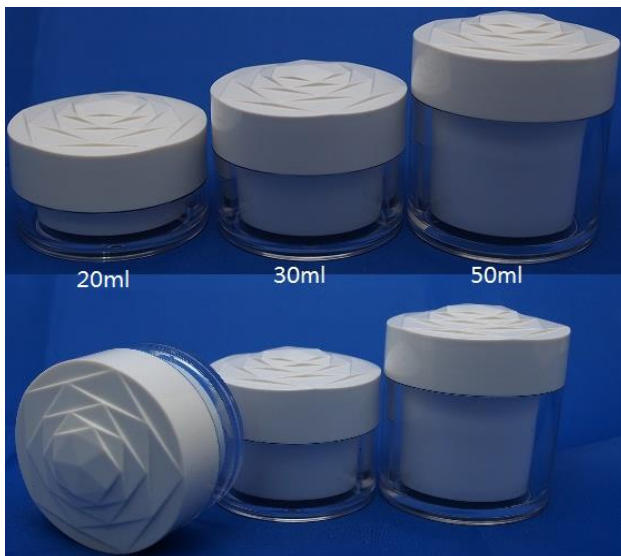

2-ARCY 20/ROSE	20g White Rose Acrylic Jar w/ Stopper	54mm x 36mm H
2-ARCY 30/ROSE	30g White Rose Acrylic Jar w/ Stopper	54mm x 47mm H
2-ARCY 50/ROSE	50g White Rose Acrylic Jar w/ Stopper	54mm x 61.5mm H