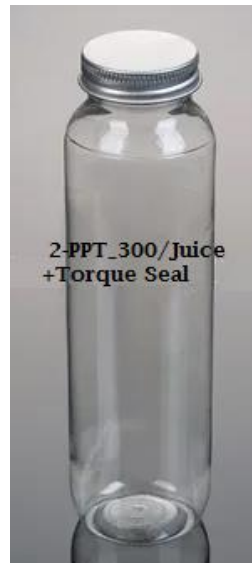

PETG (JUICE BOTTLE)

2-PPT_300/Juice
300ml Clear PETG Juice Bottle w/ Torque seal

50mm x 186mm H
Mouth: 37mm