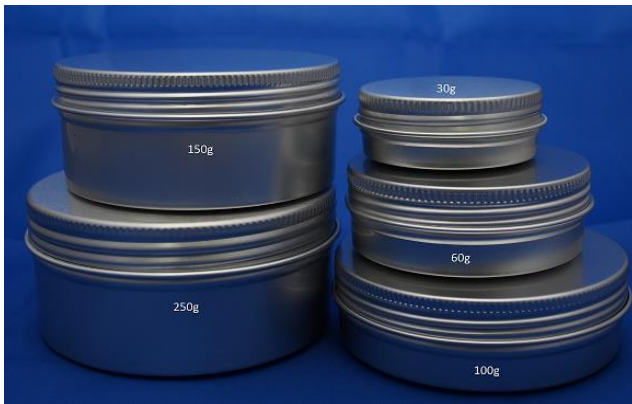

2-ALU_30
2-ALU_60
2-ALU_100
2-ALU_150
2-ALU_250

30g Aluminium Jar
60g Aluminium Jar
100g Aluminium Jar
150g Aluminium Jar
250g Aluminium Jar