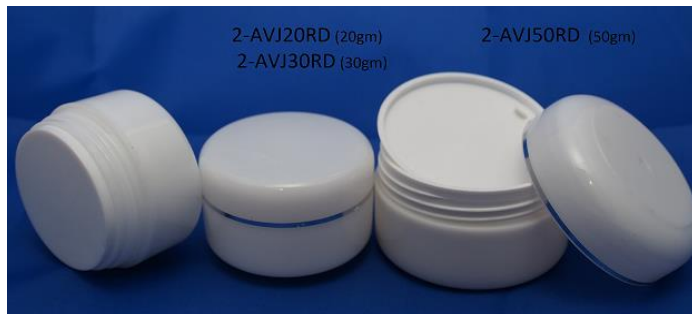

2-AVJ20RD (20gm)
2-AVJ30RD (30gm)

2-AVJ50RD (50gm)