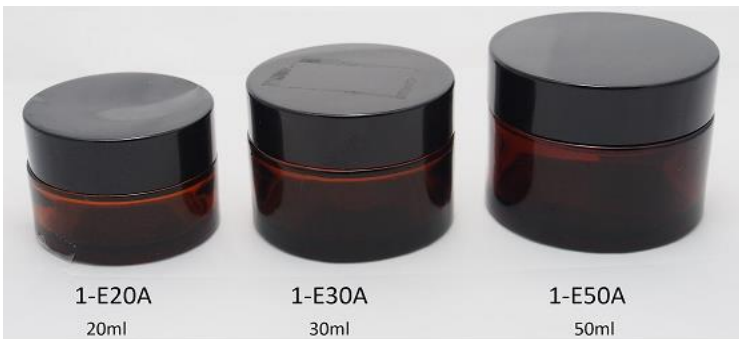

1-E30A 52mm x 37mm H
30g Amber Glass Jar w/ Chrome Black Cap w/ Stopper

1-E20A 47mm x 35mm H
20g Amber Glass Jar w/ Chrome Black Cap w/ Stopper