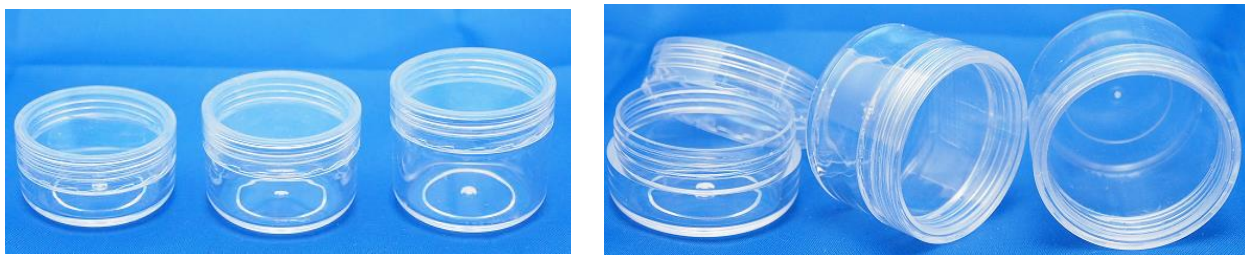

2-PS 5	5g PS Translucent Jar	30mm x 21mm H
2-PS 10	10g PS Translucent Jar	39mm x 21mm H
2-PS 15	15g PS Translucent Jar	39mm x 27mm H
2-PS 20	20g PS Translucent Jar	39mm x 33mm H