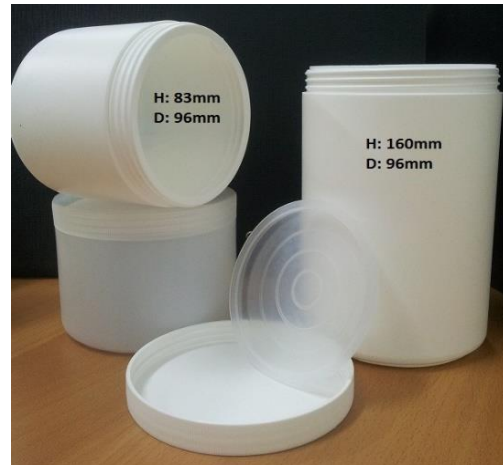

2-OG500-W	500ml White HDPE Jar w/ Stopper	96mm x 83mm H
2-OG500-O	500ml Translucent HDPE Jar w/ Stopper	96mm x 83mm H
2-OG1000-W	1000ml White HDPE Jar w/ Stopper	96mm x 160mm H